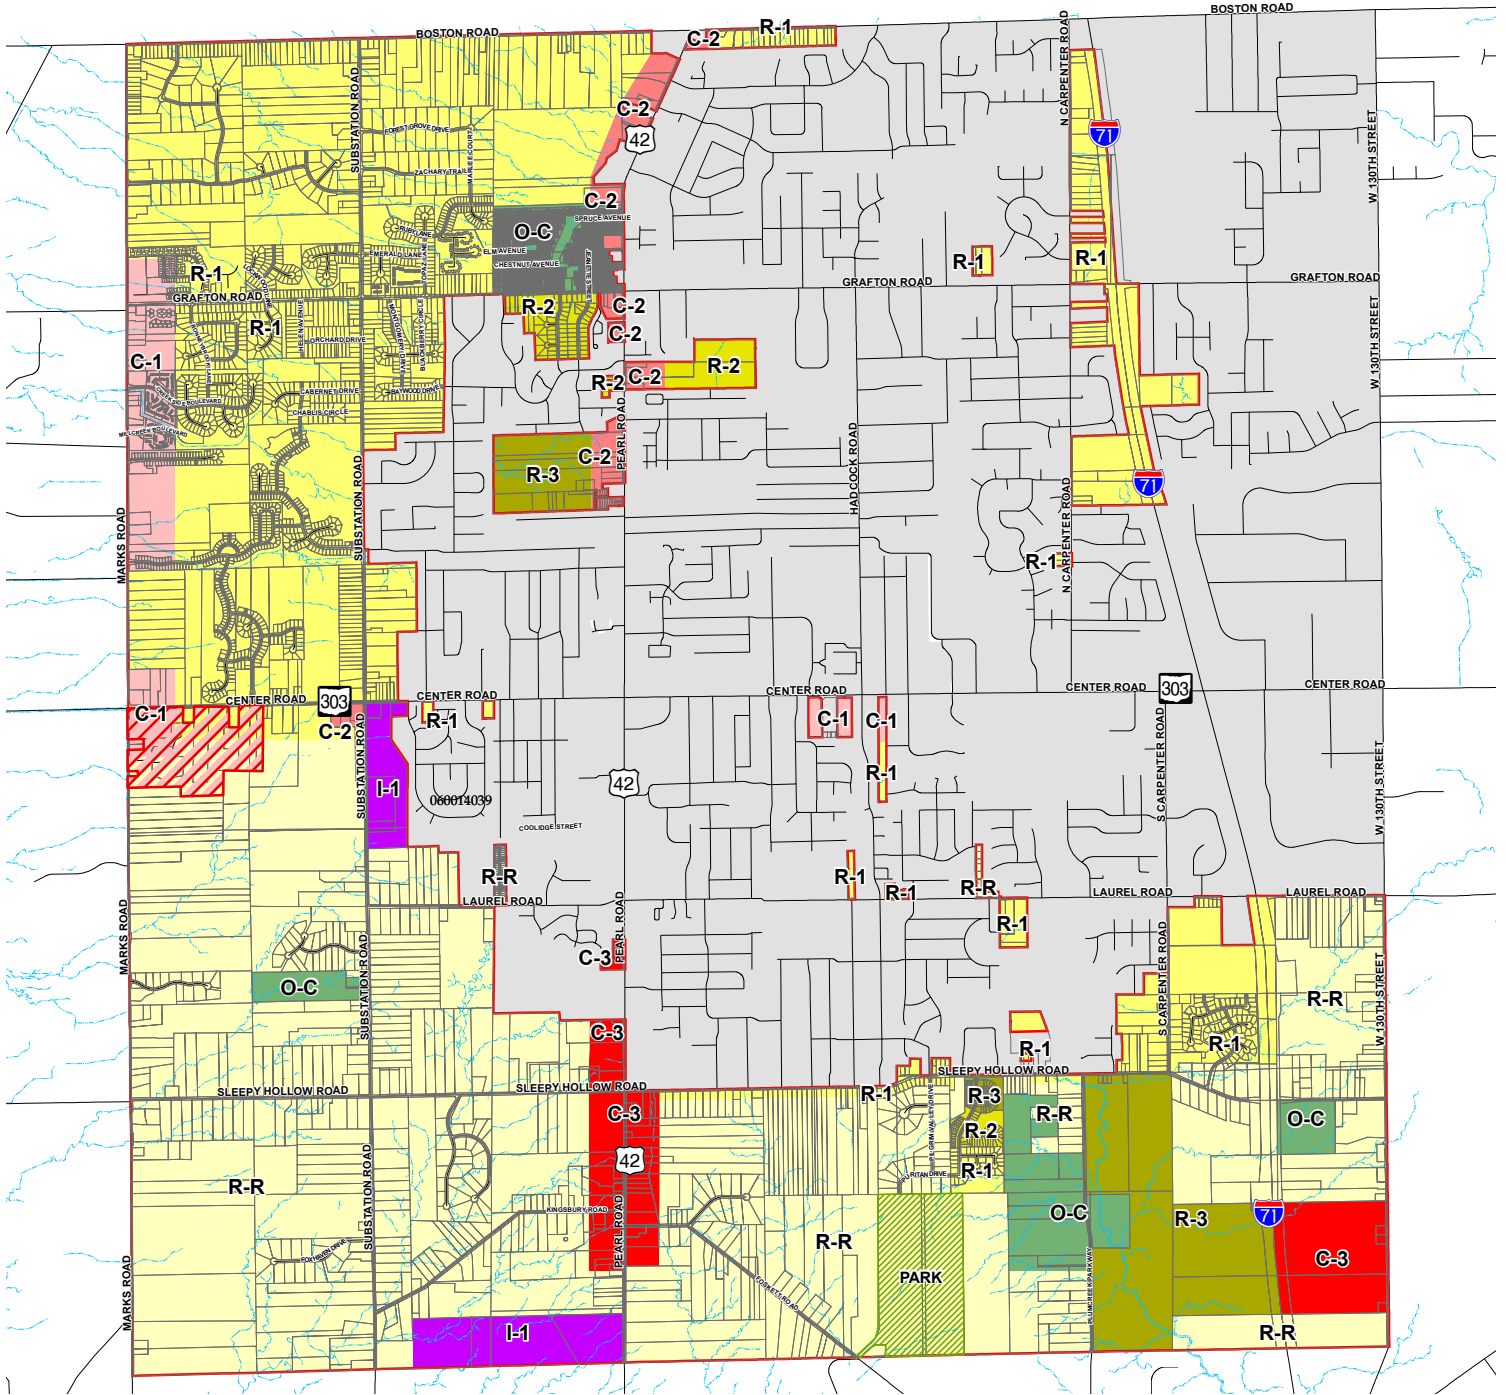

Zoning Districts Map

Brunswick Hills Township, Medina County, Ohio

Legend

Existing Township Zoning	C-1 Local Commercial and Multifamily District	Brunswick Hills Township
R-R Rural Residential	C-2 Community Commercial	City of Brunswick
R-1 Residential	C-3 Highway Arterial Commercial District	Park
R-2 Residential	I-1 Industrial District	
R-3 Residential	O-C Open Space Conservation District	
	PMUO Planned Mixed Use Overlay District	